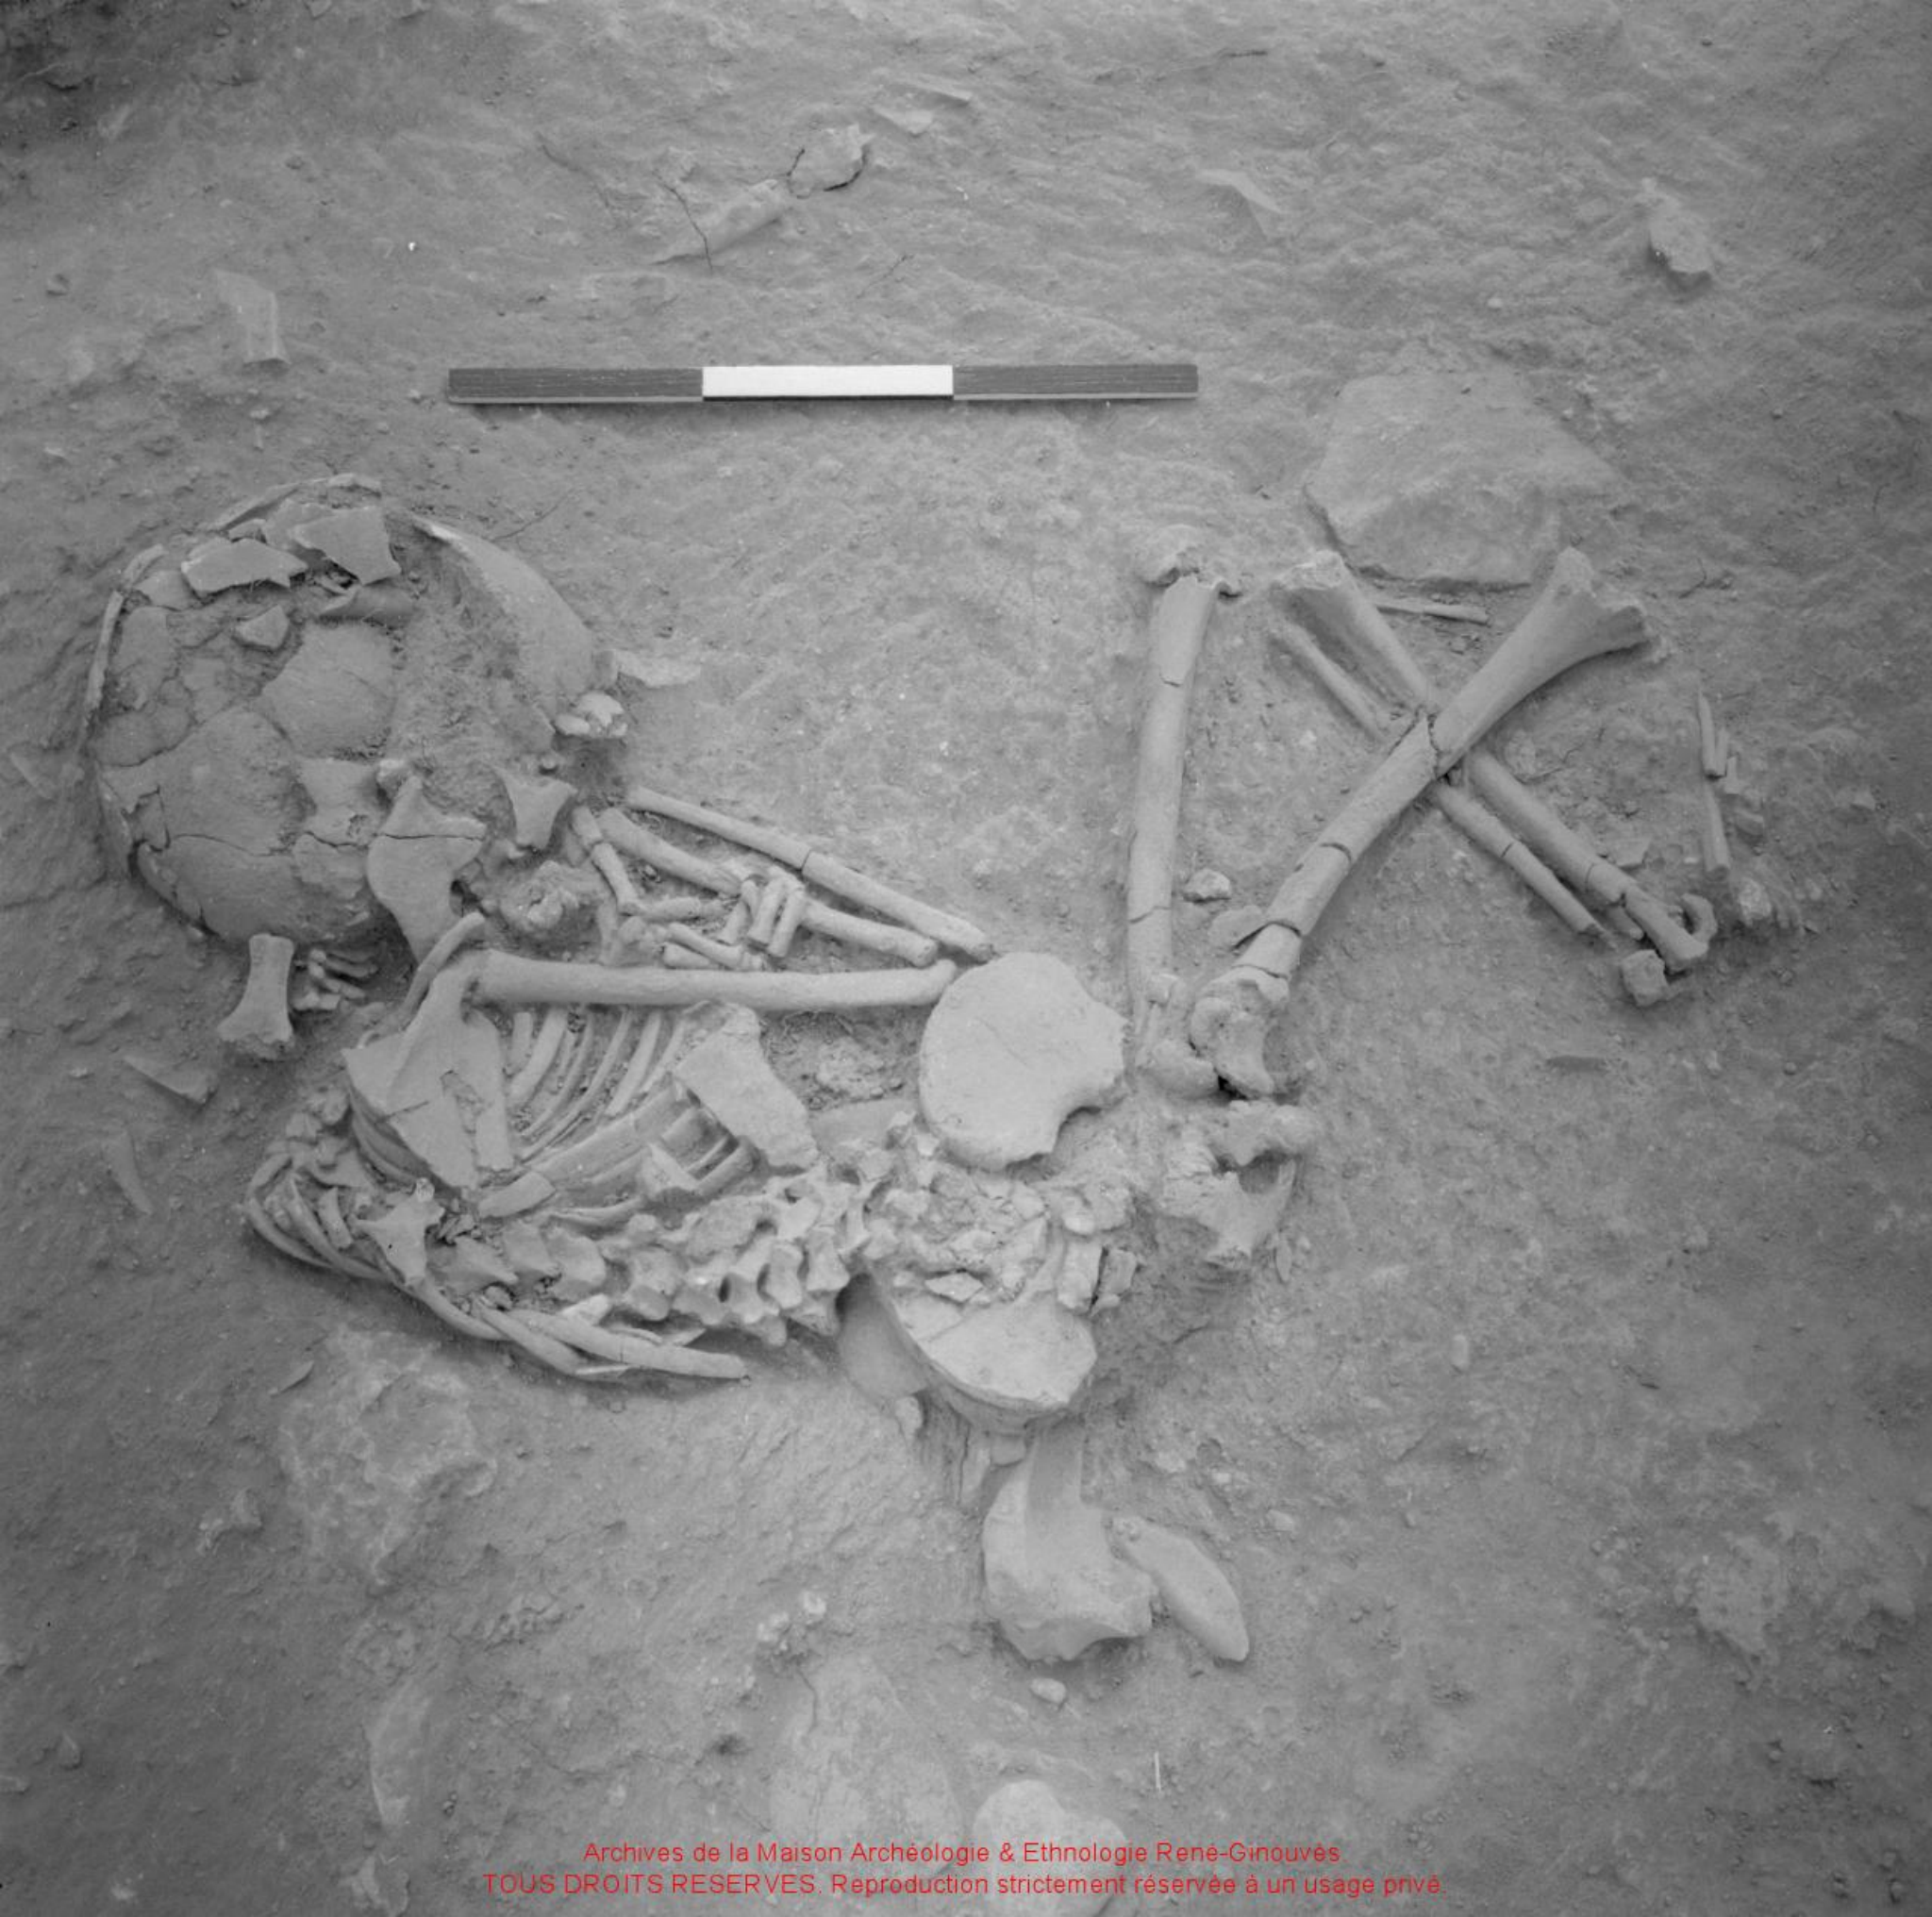

525

S.125

519

A black and white photograph of an archaeological site. A scale bar is positioned at the top left, with a white label below it containing the number '500'. The ground is uneven and textured, with several small, light-colored objects scattered across it. A larger, rounded object is visible on the right side. The overall scene suggests an excavation or a study of ancient remains.