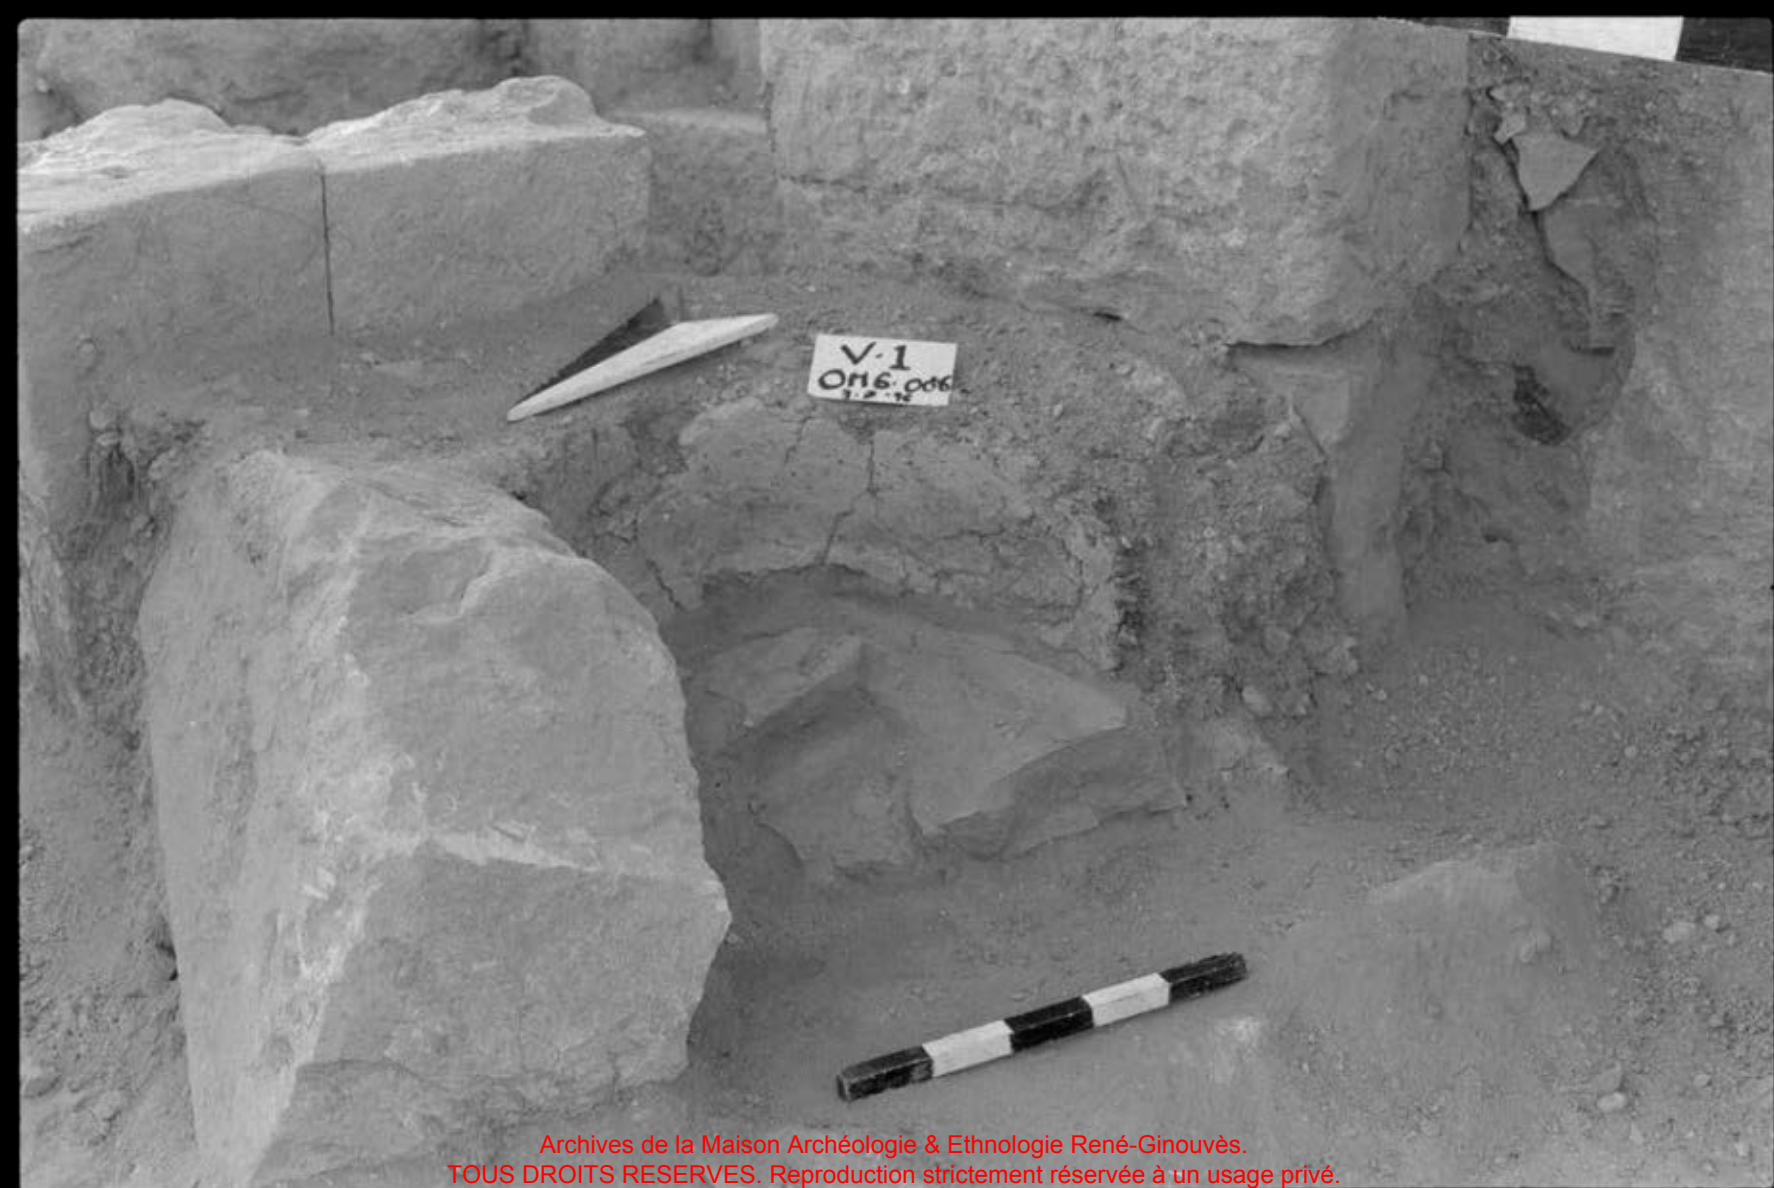

SITE D.14
ARR V.2
SA 2
LIC 001-002
08/03/2011

Archives de la Maison Archéologie & Ethnologie René-Ginouvès.
TOUS DROITS RESERVES. Reproduction strictement réservée à un usage privé.

A black and white photograph of an archaeological site. The background is a wall made of irregular, roughly-hewn stones. In the foreground, there is a dirt and stone surface. A vertical scale bar with alternating black and white segments is positioned on the left side. To the right of the scale bar is a small, dark rectangular label with white text. A white arrow points towards the center of the image.

Archives de la Maison Archéologie & Ethnologie René-Ginouvès.
TOUS DROITS RESERVES. Reproduction strictement réservée à un usage privé.

A black and white photograph of an archaeological site. The ground is sandy and covered with numerous large, irregularly shaped rocks and boulders. A black and white striped scale bar is positioned horizontally across the upper middle of the frame. In the center, a small rectangular label is placed on a rock. The label contains the following text: 'SITE DH 96', 'AREA S2', 'SQ. S', 'LOC. 401 near S', and 'DATE 3/2/56'. A small white triangular marker is placed on a rock in the lower center of the image.