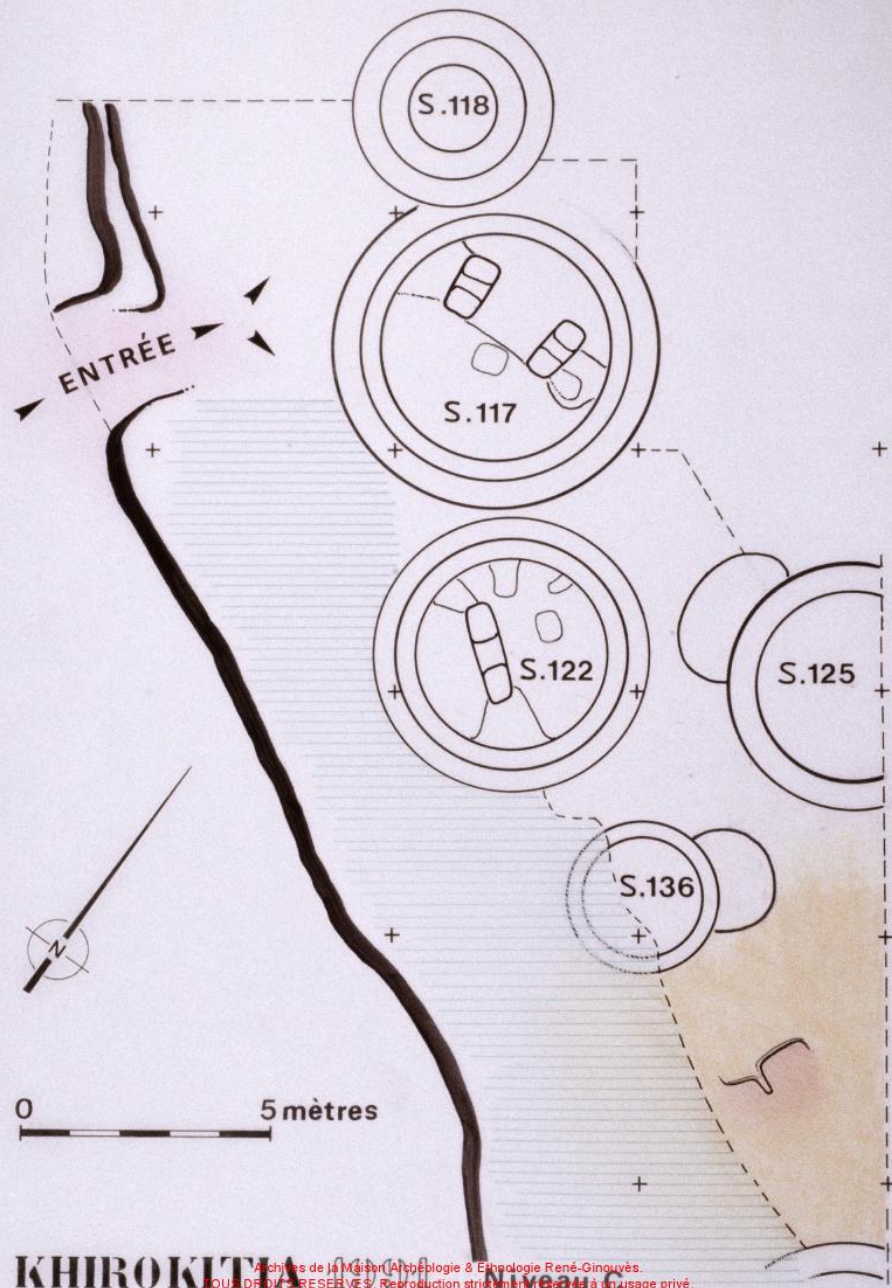

706

701

710

S.126

S.125

706

701

710

743

688

764

764

A photograph of an archaeological site showing a large, light-colored rock formation. A white scale bar with red markings is placed horizontally in the lower right area. A white rectangular label with the number '759' is positioned above the scale bar. The background consists of more rock and soil.

421

440

542

434

434

*a.* GRINDING INSTALLATION IN  
THOLOS XXIX

289