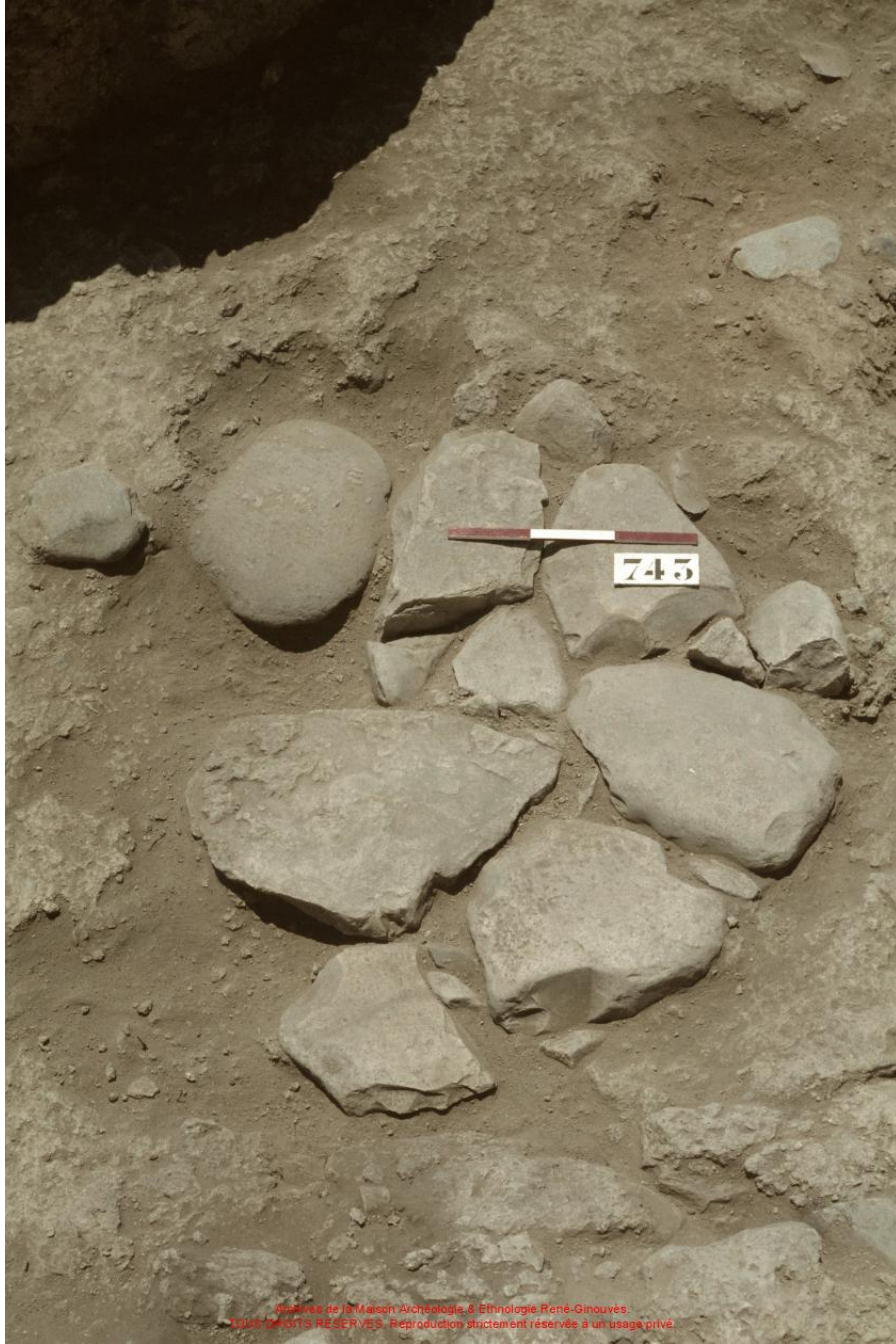

706

701

710

S.126

S.125

706

701

710

743

688

764

764

A photograph of an archaeological site showing a large, light-colored rock formation. A white scale bar with red markings is placed horizontally in the lower right area. A white rectangular label with the number '759' is positioned above the scale bar. The background consists of more rock and soil.